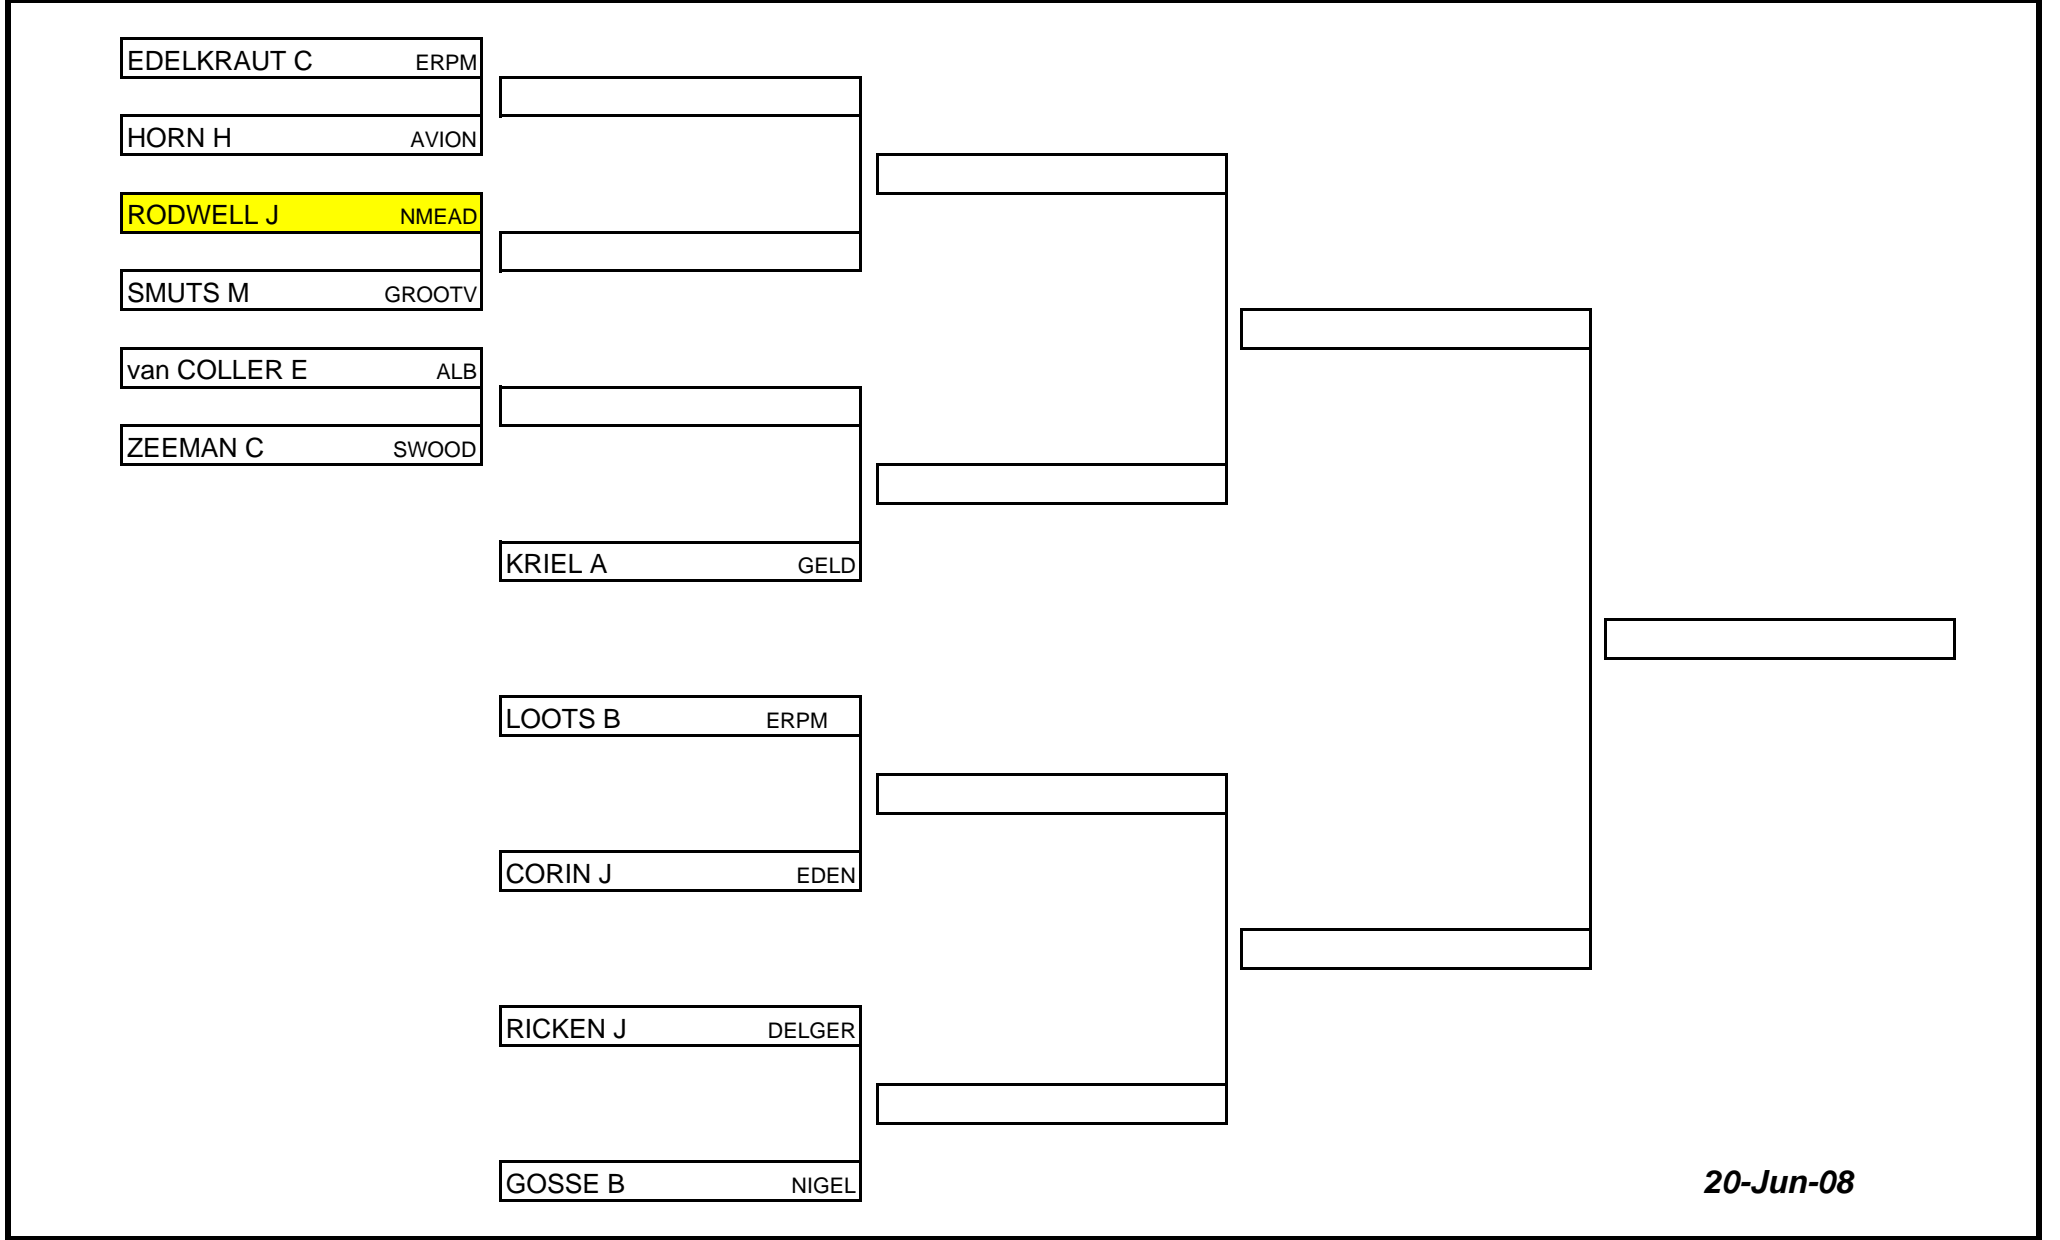

EASTERN GAUTENG BOWLS WOMEN'S PAIRS CHAMPIONSHIP 2007/08					SECTION	H

Venue	ALBERTON BC	SPRINGS TOWN BC	SPRINGS TOWN BC	MODDERFONTEIN BC		
Date	Sat - 28 - June - 2008	Sun - 29 - June - 2008	Sun - 29 - June - 2008	Sat - 5 - July - 2008	SEE PLAY OFF CHART	
Time	13h30	09h00	13h30	13h30