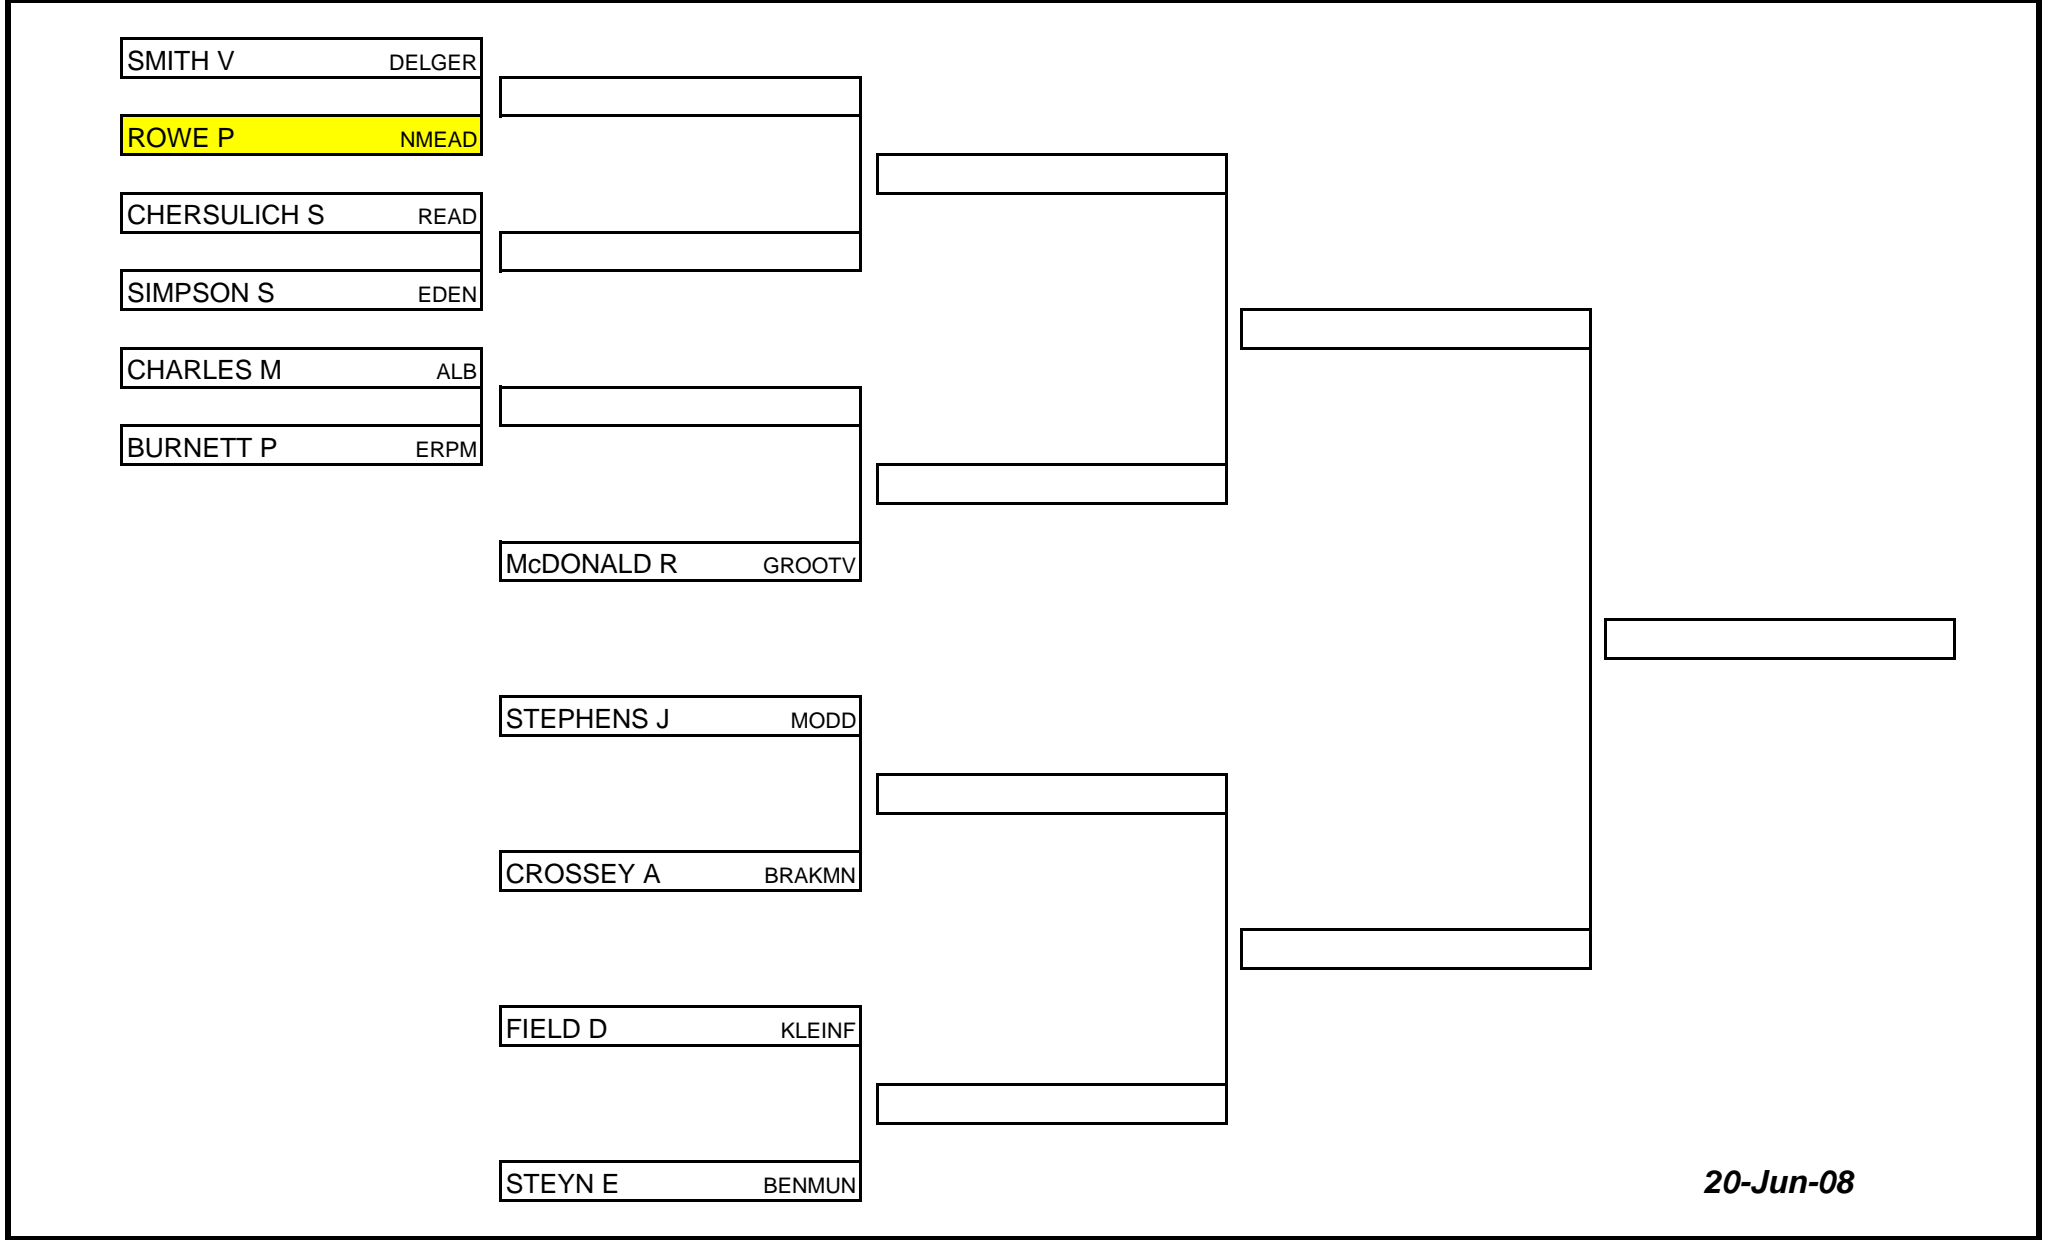

EASTERN GAUTENG BOWLS WOMEN'S PAIRS CHAMPIONSHIP 2007/08					SECTION	E

Venue	EDENVALE BC	PRIMROSE BC	PRIMROSE BC	MODDERFONTEIN BC	
Date	Sat - 28 - June - 2008	Sun - 29 - June - 2008	Sun - 29 - June - 2008	Sat - 5 - July - 2008	SEE PLAY OFF CHART
Time	13h30	09h00	13h30	13h30