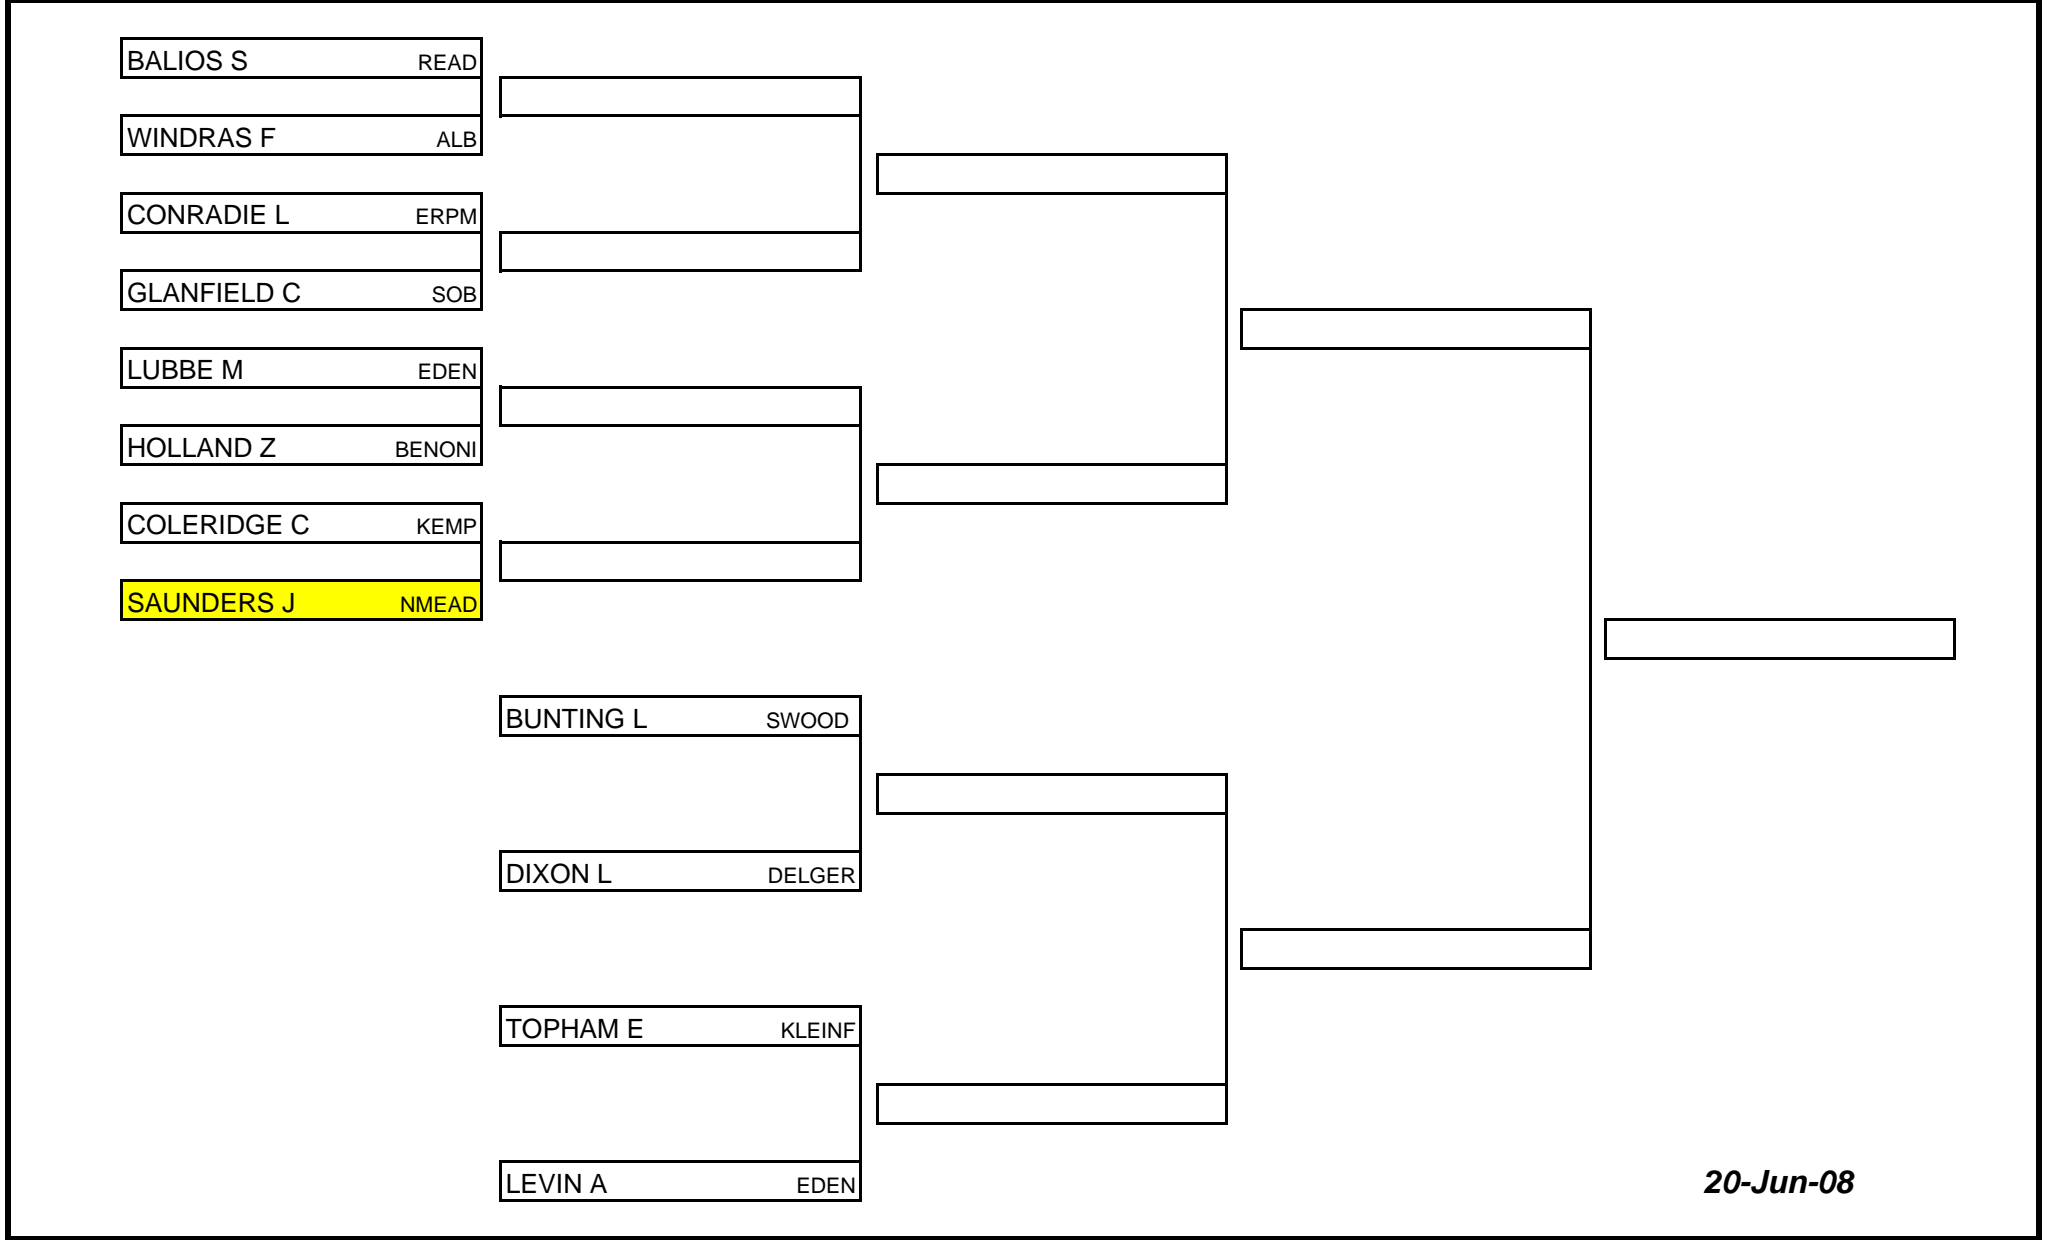

EASTERN GAUTENG BOWLS WOMEN'S PAIRS CHAMPIONSHIP 2007/08					SECTION	A

Venue	DELVILLE GERMISTON BC	ALBERTON BC	ALBERTON BC	EDENVALE BC	
Date	Sat - 28 - June - 2008	Sun - 29 - June - 2008	Sun - 29 - June - 2008	Sat - 5 - July - 2008	SEE PLAY OFF CHART
Time	13h30	09h00	13h30	13h30