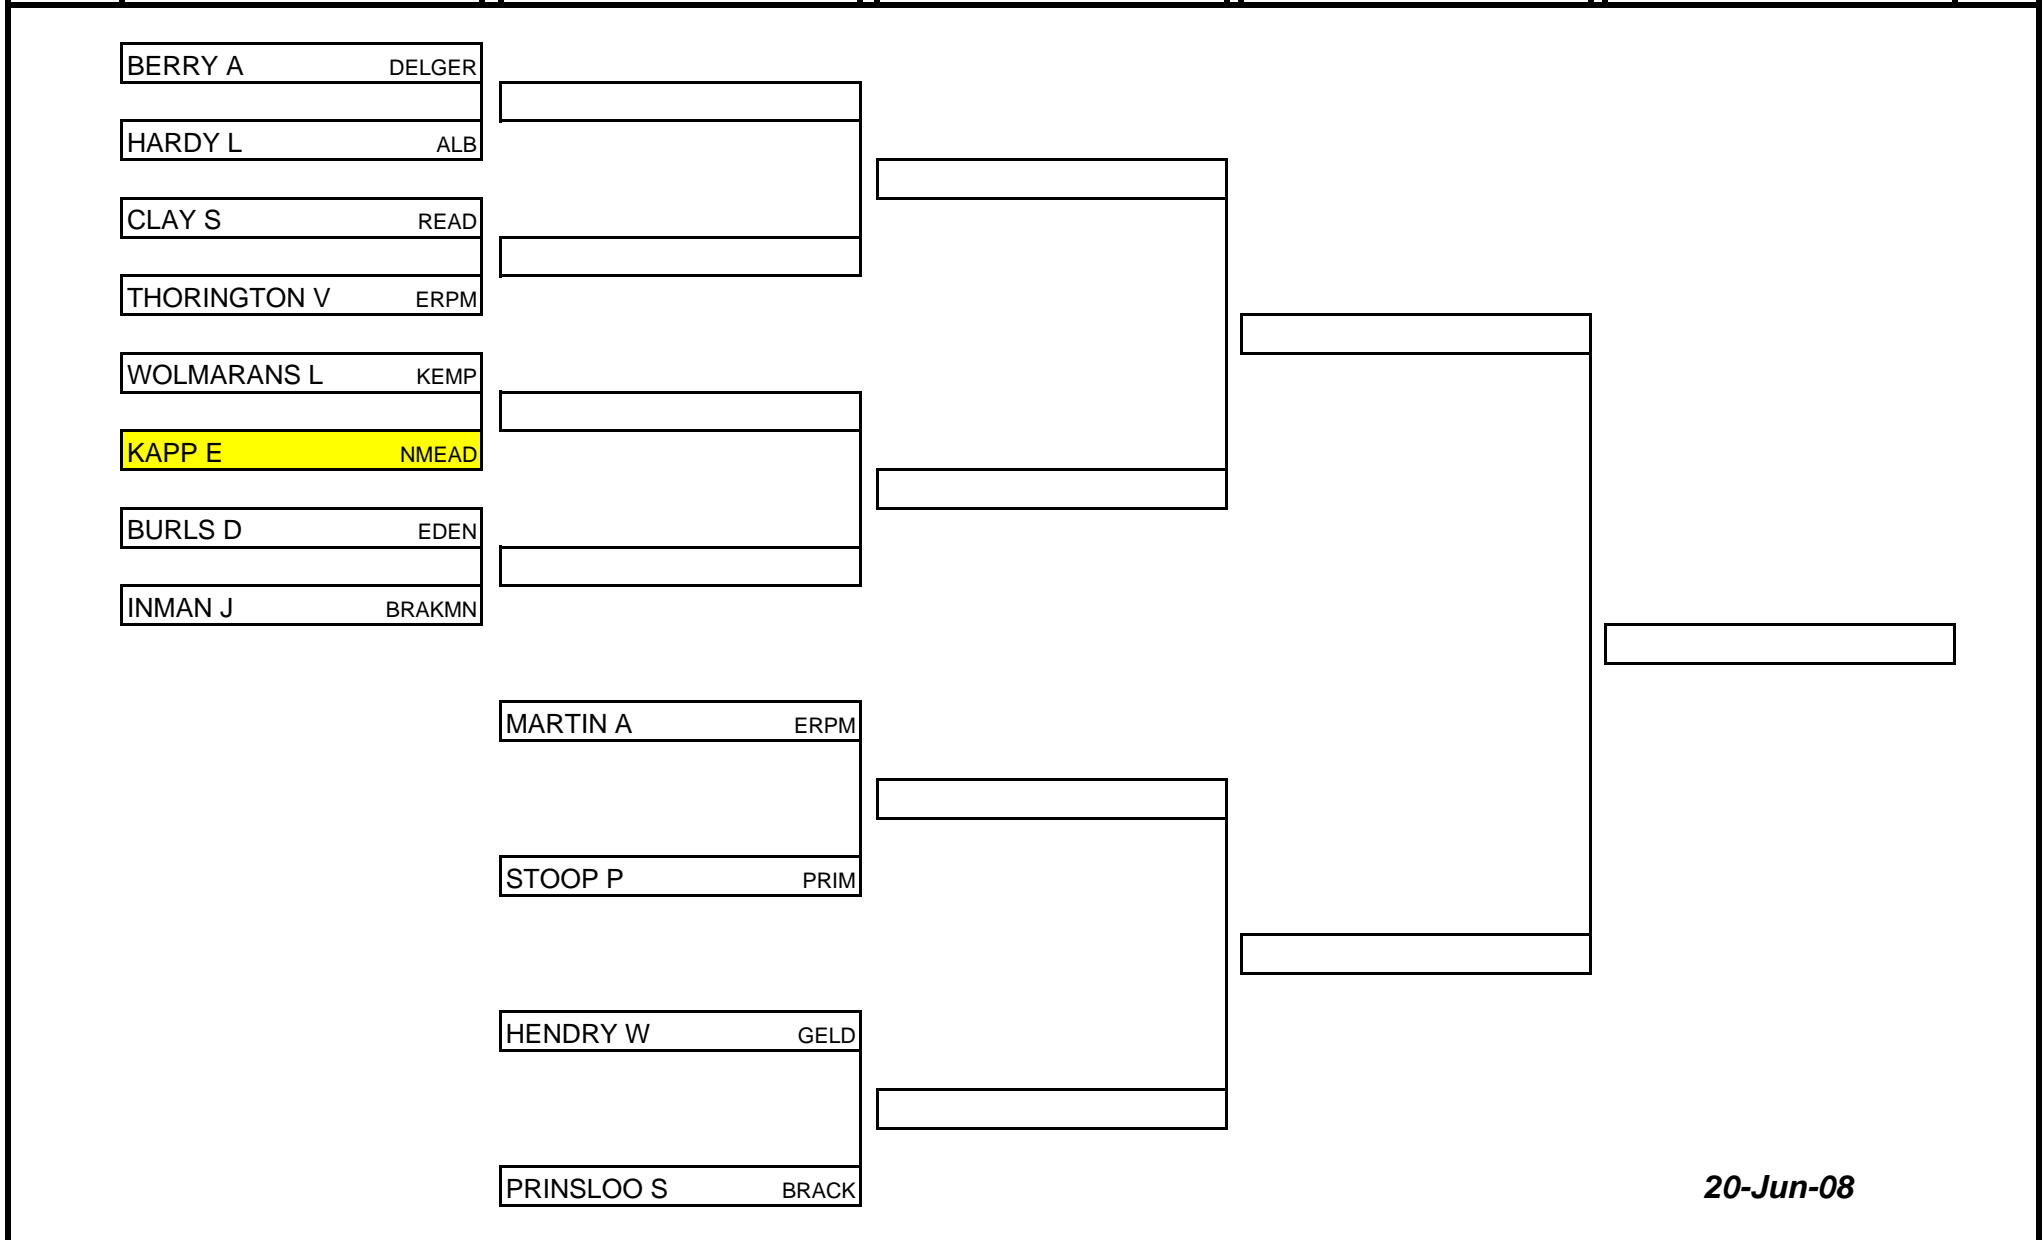

EASTERN GAUTENG BOWLS WOMEN'S PAIRS CHAMPIONSHIP 2007/08					SECTION	D

Venue	KEMPTON PARK BC	DELVILLE GERMISTON BC	DELVILLE GERMISTON BC	EDENVALE BC		
Date	Sat - 28 - June - 2008	Sun - 29 - June - 2008	Sun - 29 - June - 2008	Sat - 5 - July - 2008	SEE PLAY OFF CHART	
Time	13h30	09h00	13h30	13h30