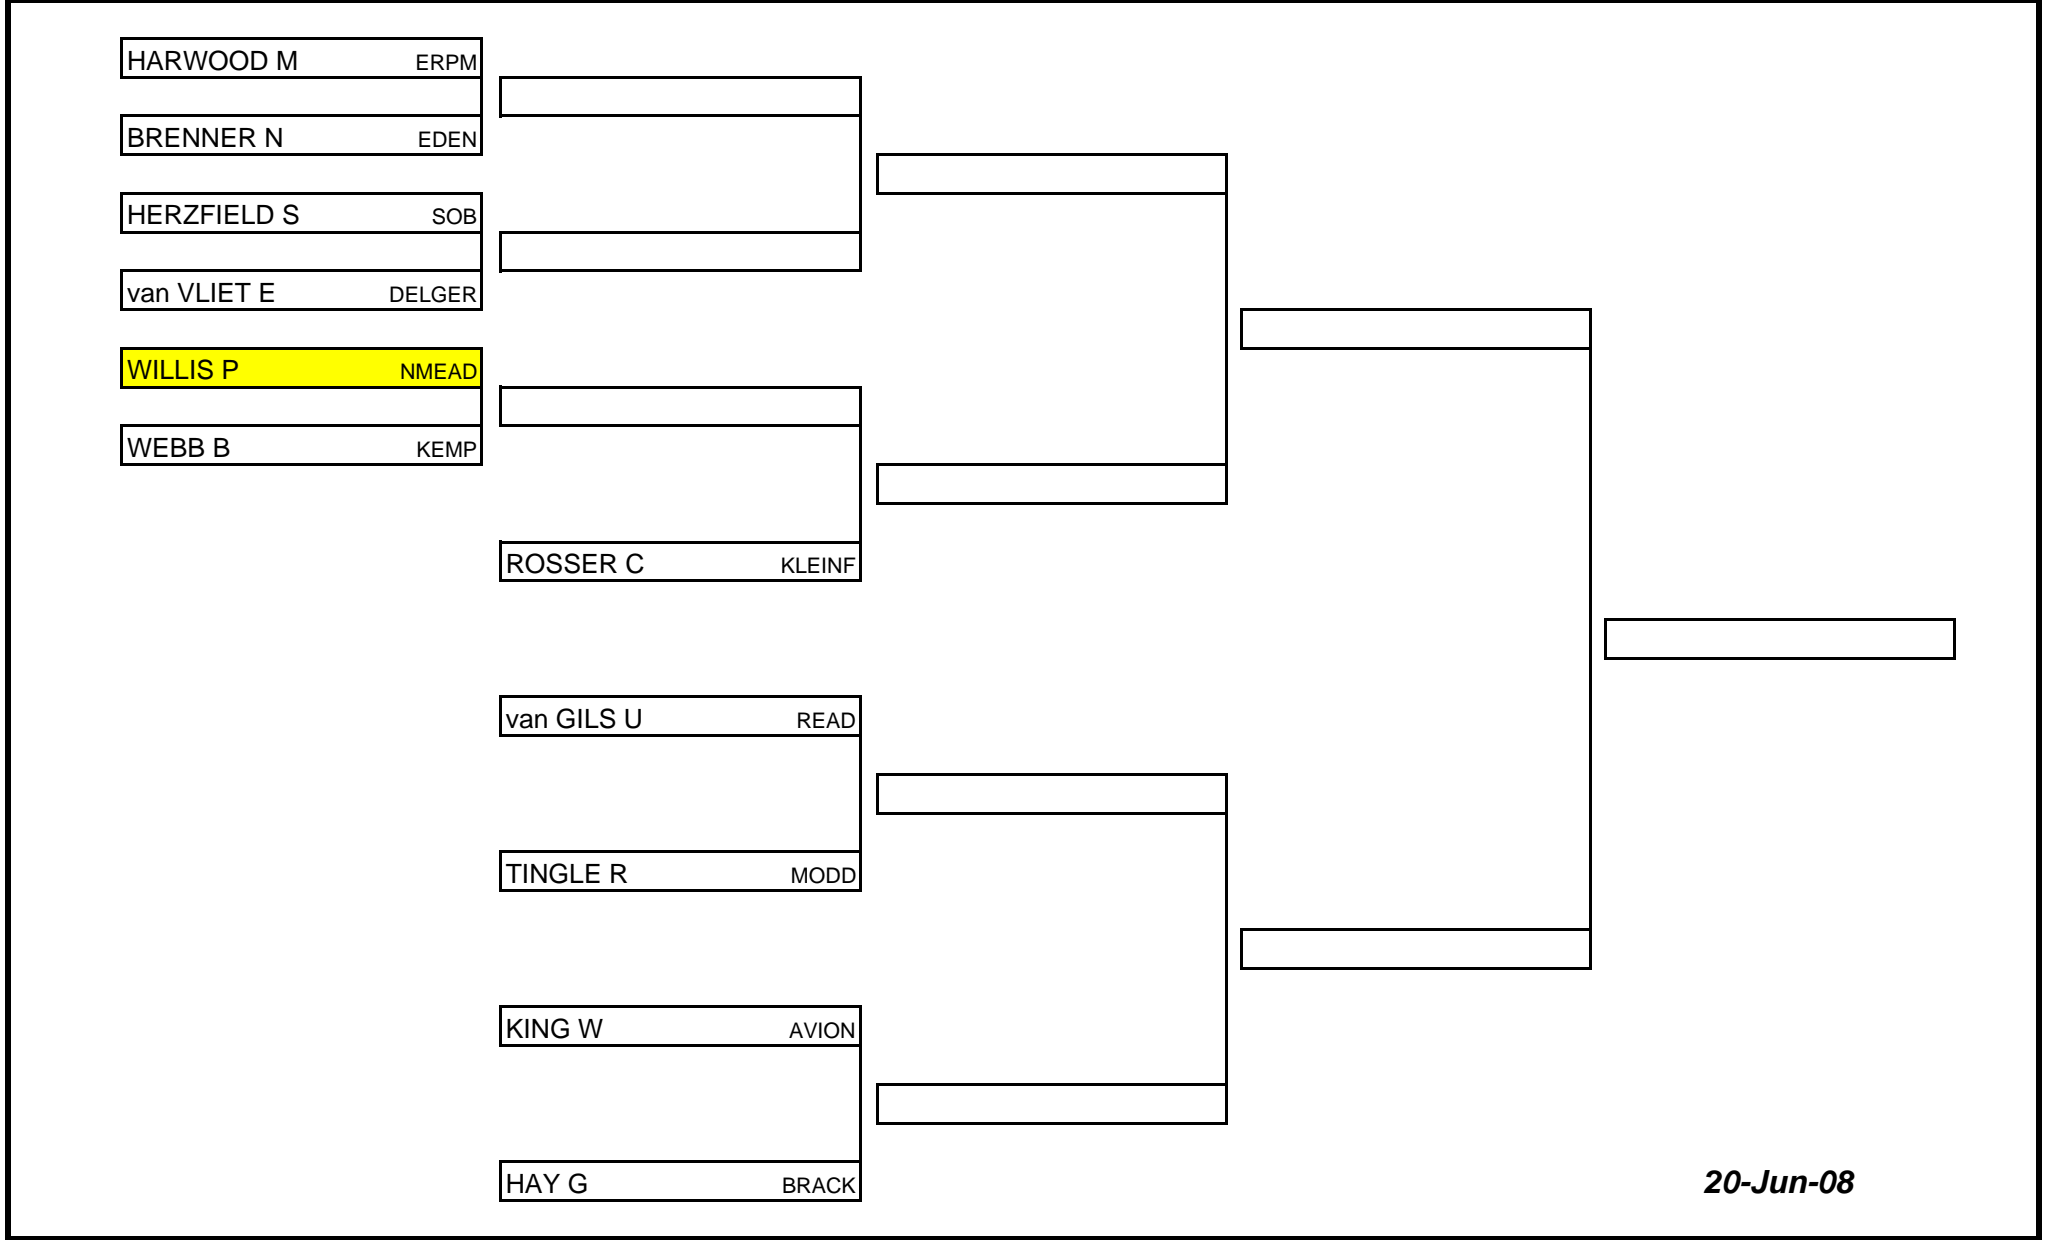

EASTERN GAUTENG BOWLS WOMEN'S PAIRS CHAMPIONSHIP 2007/08					SECTION	G

Venue	ALBERTON BC	GELDENHUIS DEEP BC	GELDENHUIS DEEP BC	MODDERFONTEIN BC		
Date	Sat - 28 - June - 2008	Sun - 29 - June - 2008	Sun - 29 - June - 2008	Sat - 5 - July - 2008	SEE PLAY OFF CHART	
Time	13h30	09h00	13h30	13h30