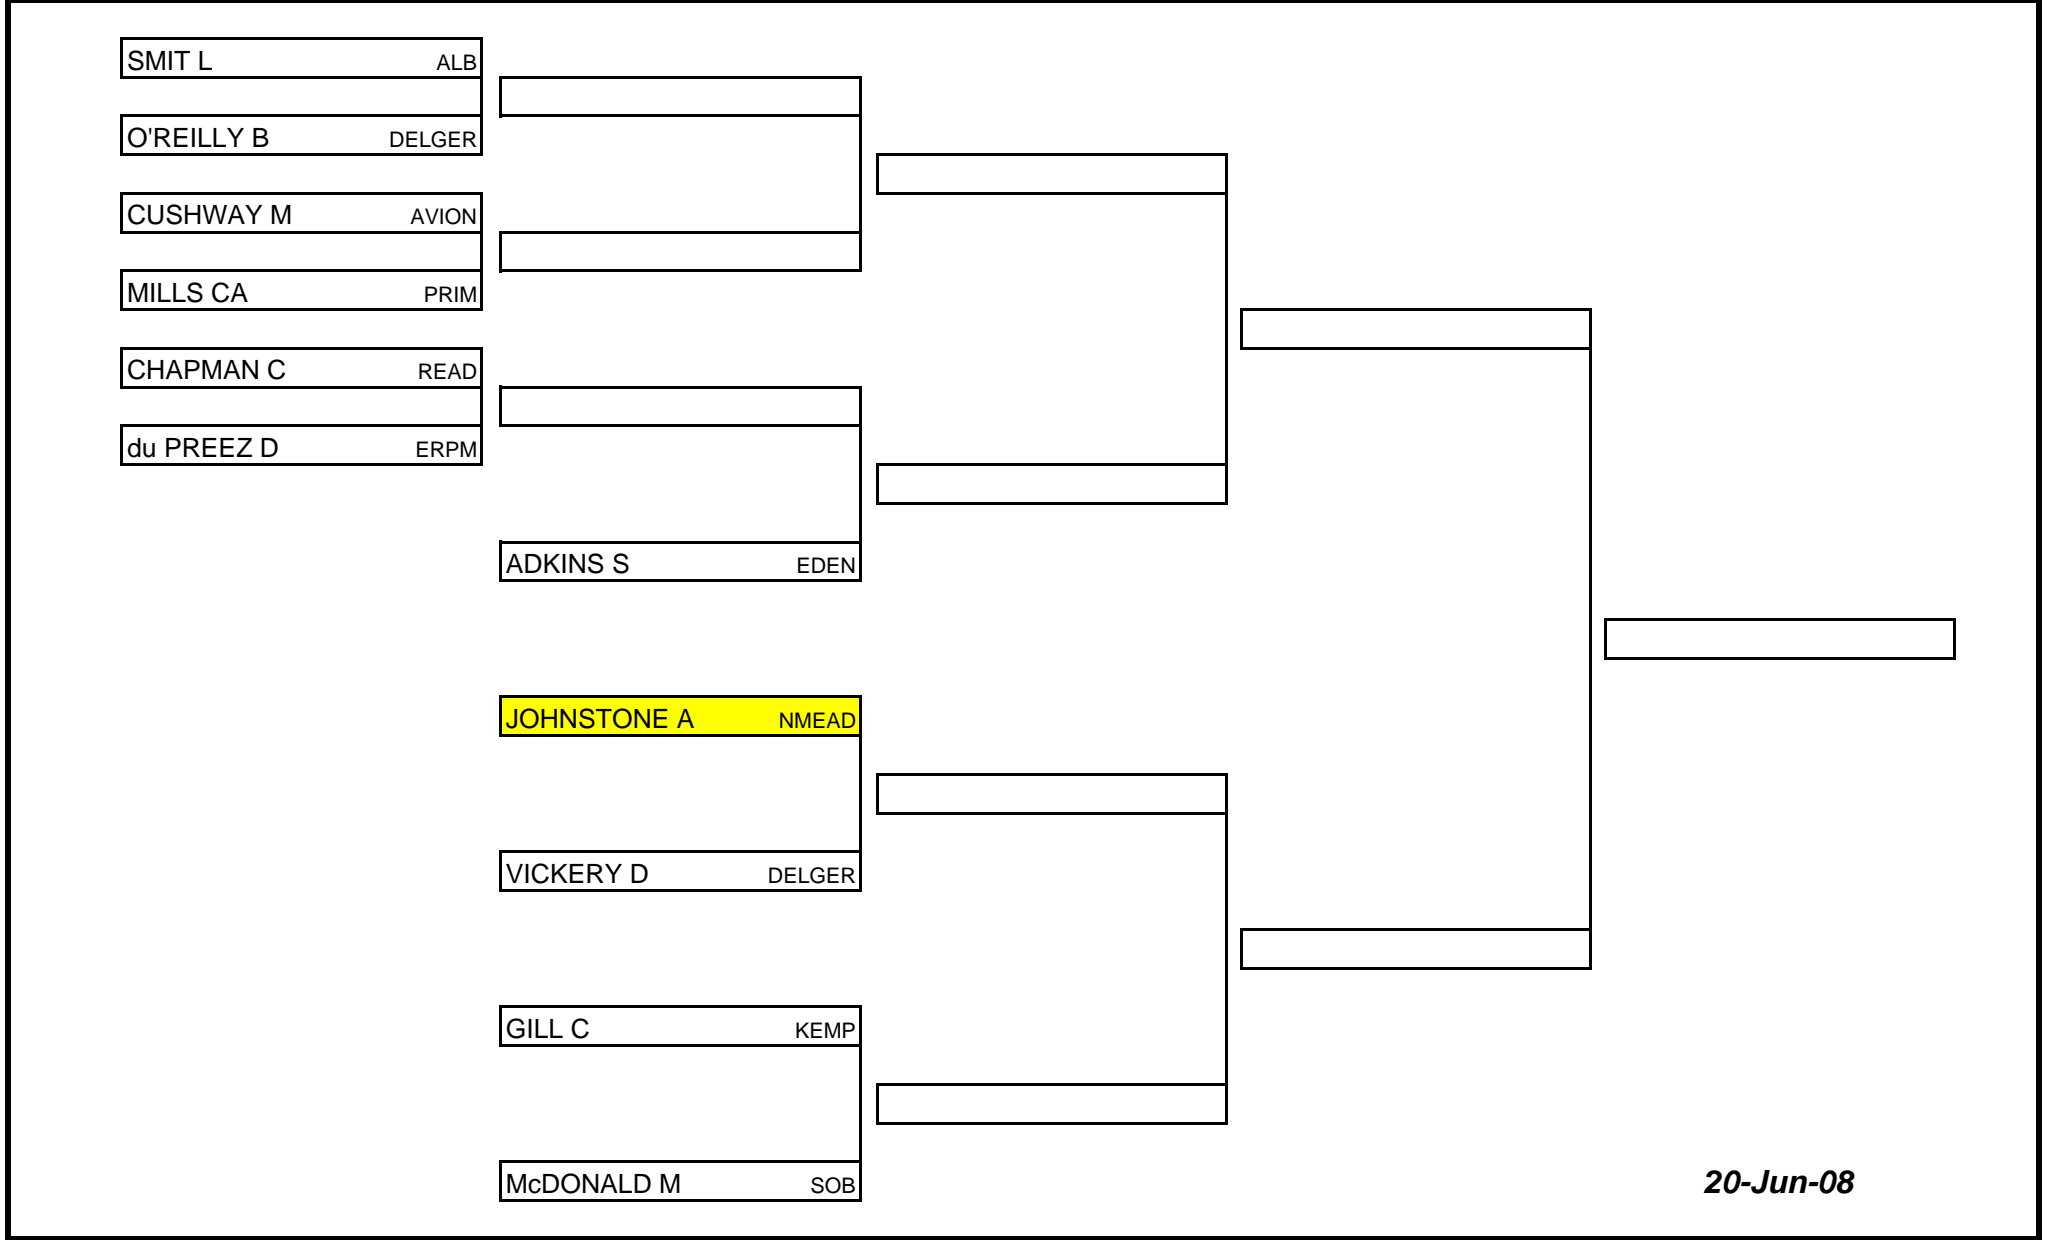

EASTERN GAUTENG BOWLS WOMEN'S PAIRS CHAMPIONSHIP 2007/08					SECTION	F
Venue	EDENVALE BC	BRACKENHURST BC	BRACKENHURST BC	MODDERFONTEIN BC		
Date	Sat - 28 - June - 2008	Sun - 29 - June - 2008	Sun - 29 - June - 2008	Sat - 5 - July - 2008	SEE PLAY OFF CHART	
Time	13h30	09h00	13h30	13h30