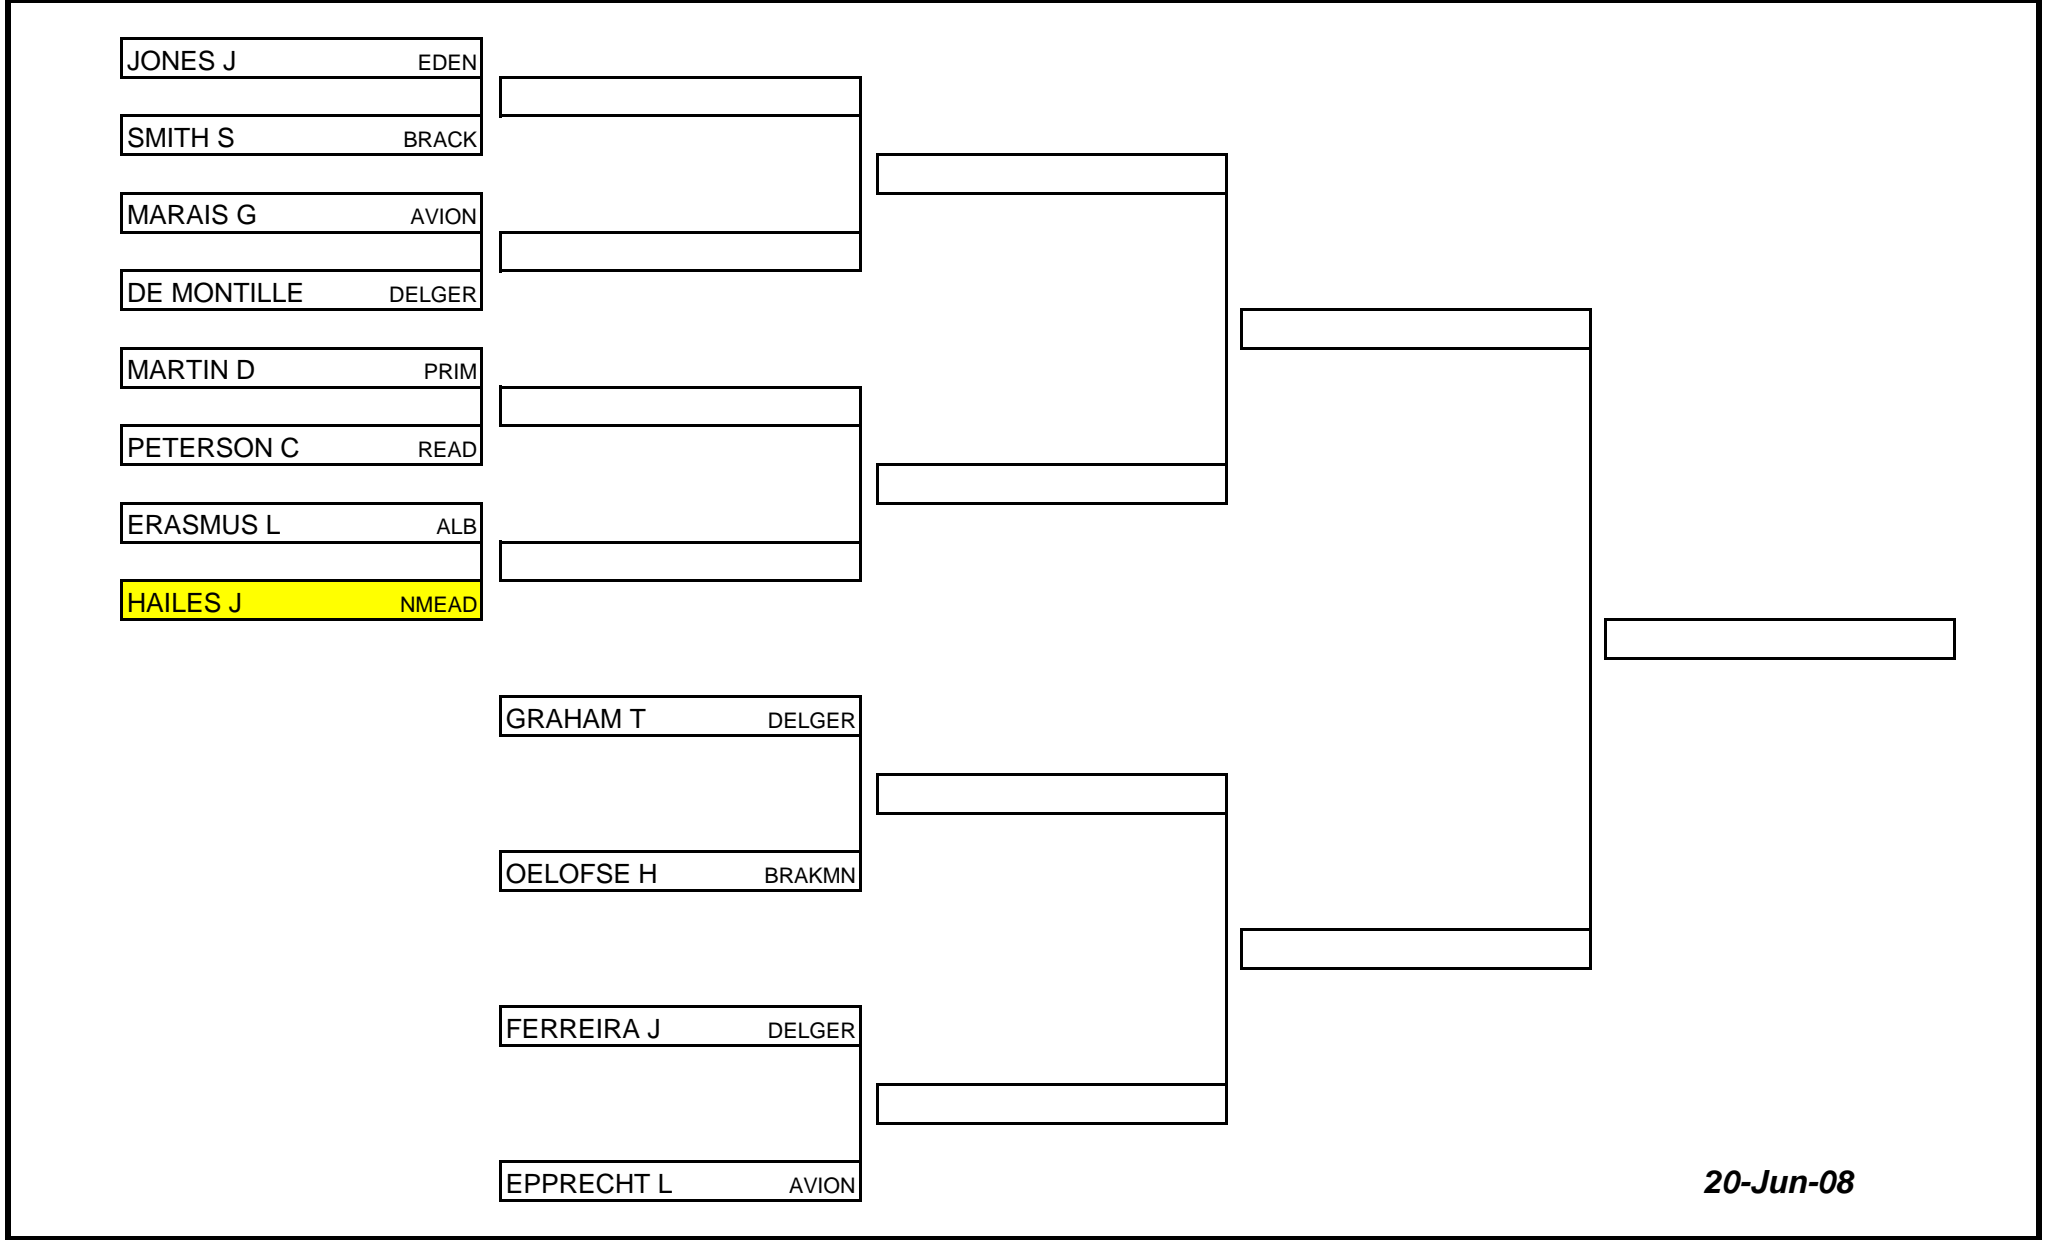

EASTERN GAUTENG BOWLS WOMEN'S PAIRS CHAMPIONSHIP 2007/08					SECTION	B

Venue	AVION PARK BC	NORTHMEAD BC	NORTHMEAD BC	EDENVALE BC		
Date	Sat - 28 - June - 2008	Sun - 29 - June - 2008	Sun - 29 - June - 2008	Sat - 5 - July - 2008	SEE PLAY OFF CHART	
Time	13h30	09h00	13h30	13h30