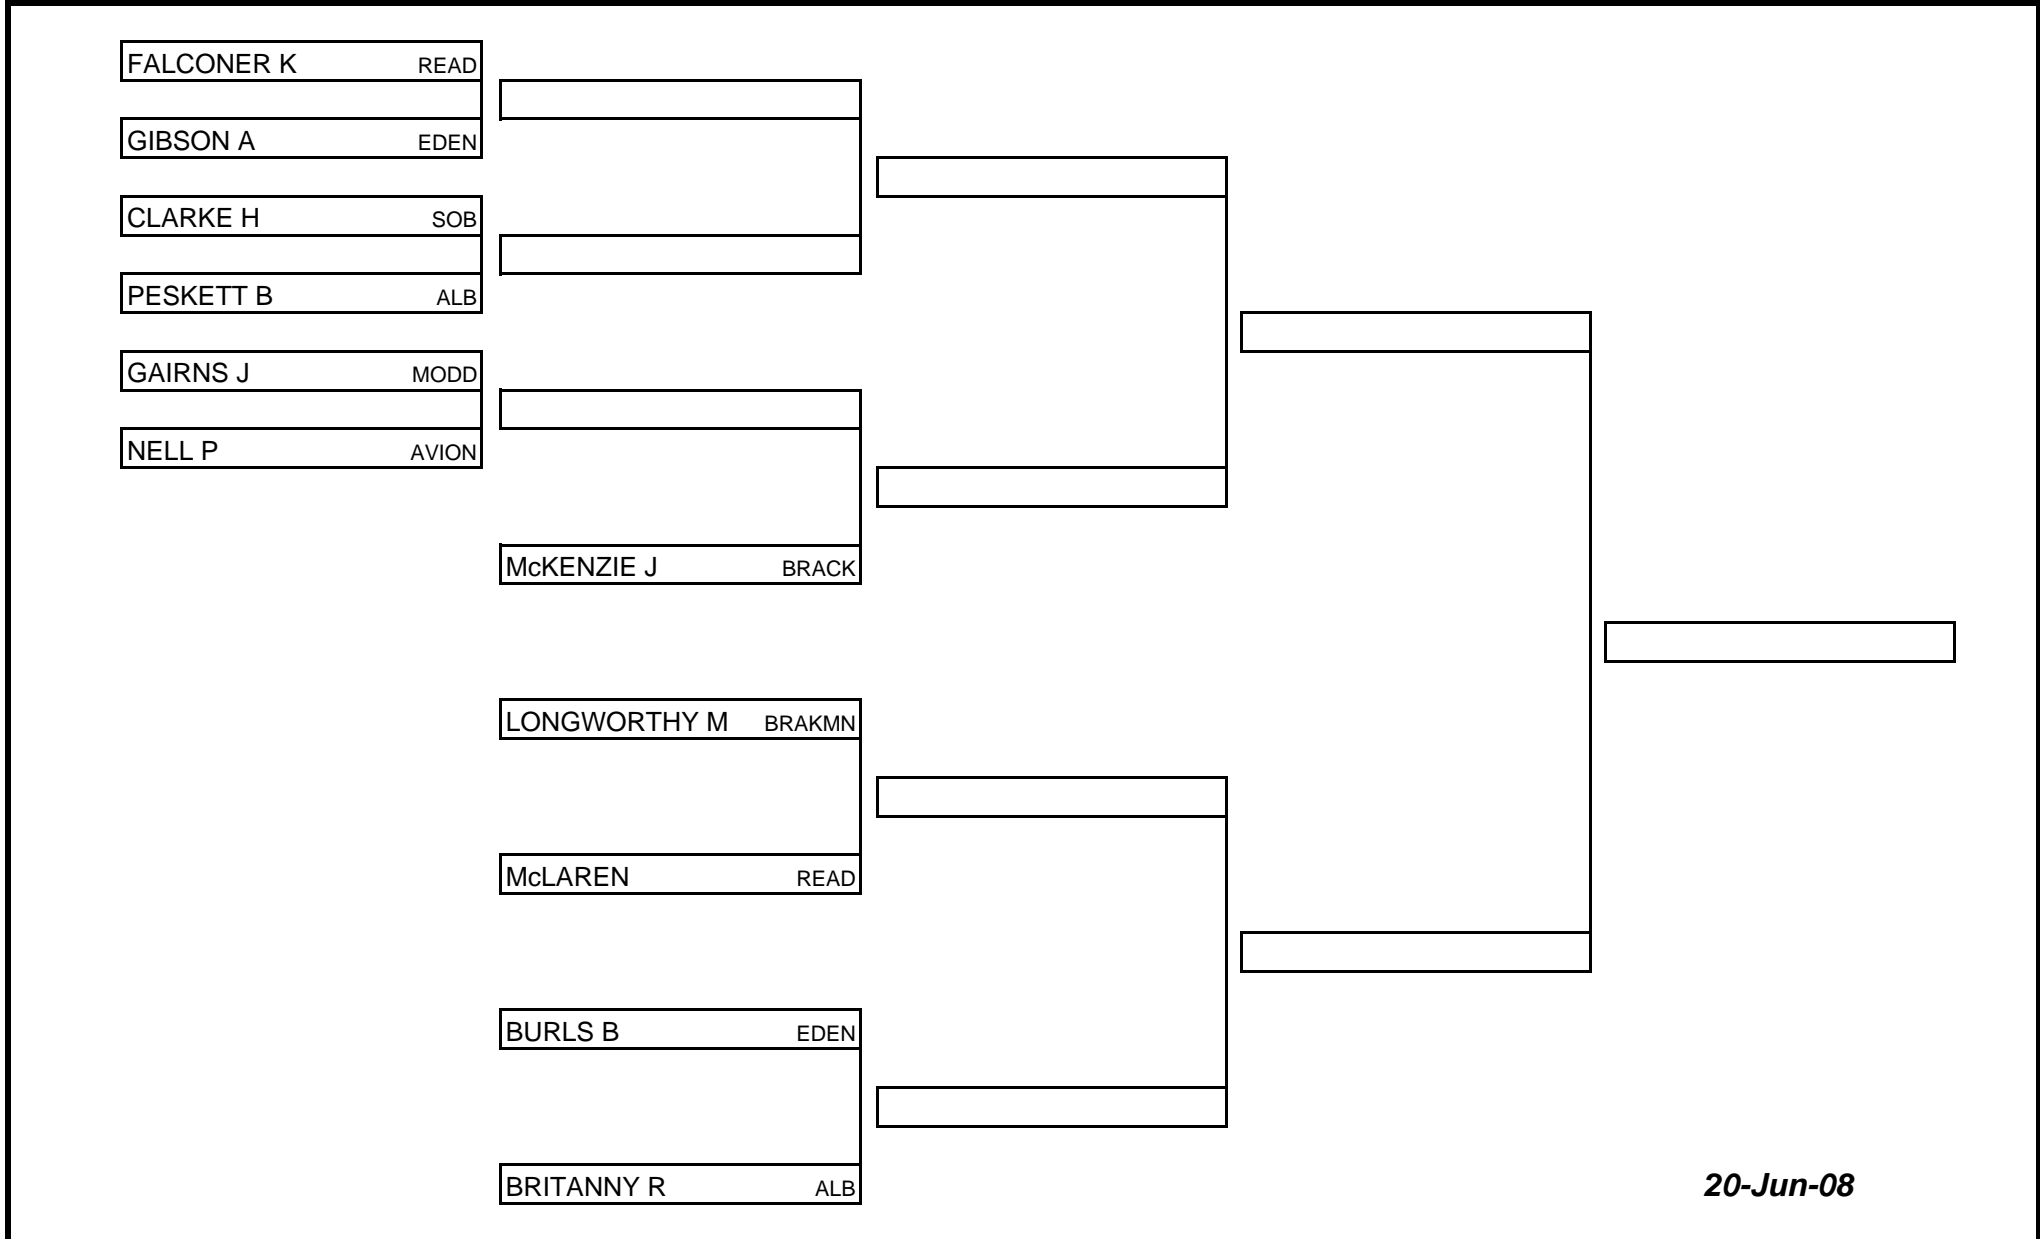

# **EASTERN GAUTENG BOWLS**

**MEN'S SENIOR PAIRS CHAMPIONSHIP  
2007/08**

*20-Jun-08*

<b>EASTERN GAUTENG BOWLS MEN'S SENIOR PAIRS CHAMPIONSHIP 2007/08</b>					<b>SECTION</b>	<b>A</b>
--	--	--	--	--	----------------	----------

**EASTERN GAUTENG BOWLS MEN'S SENIOR PAIRS CHAMPIONSHIP 2007/08** **SECTION B**

Venue	EDENVALE BC	BRAKPAN MINES BC	BRAKPAN MINES BC	BENONI CC	SEE PLAY OFF CHART
Date	Sat - 5 - July - 2008	Sun - 6 - July - 2008	Sun - 6 - July - 2008	Sat - 12 - July - 2008	
Time	13h30	09h00	13h30	13h30	