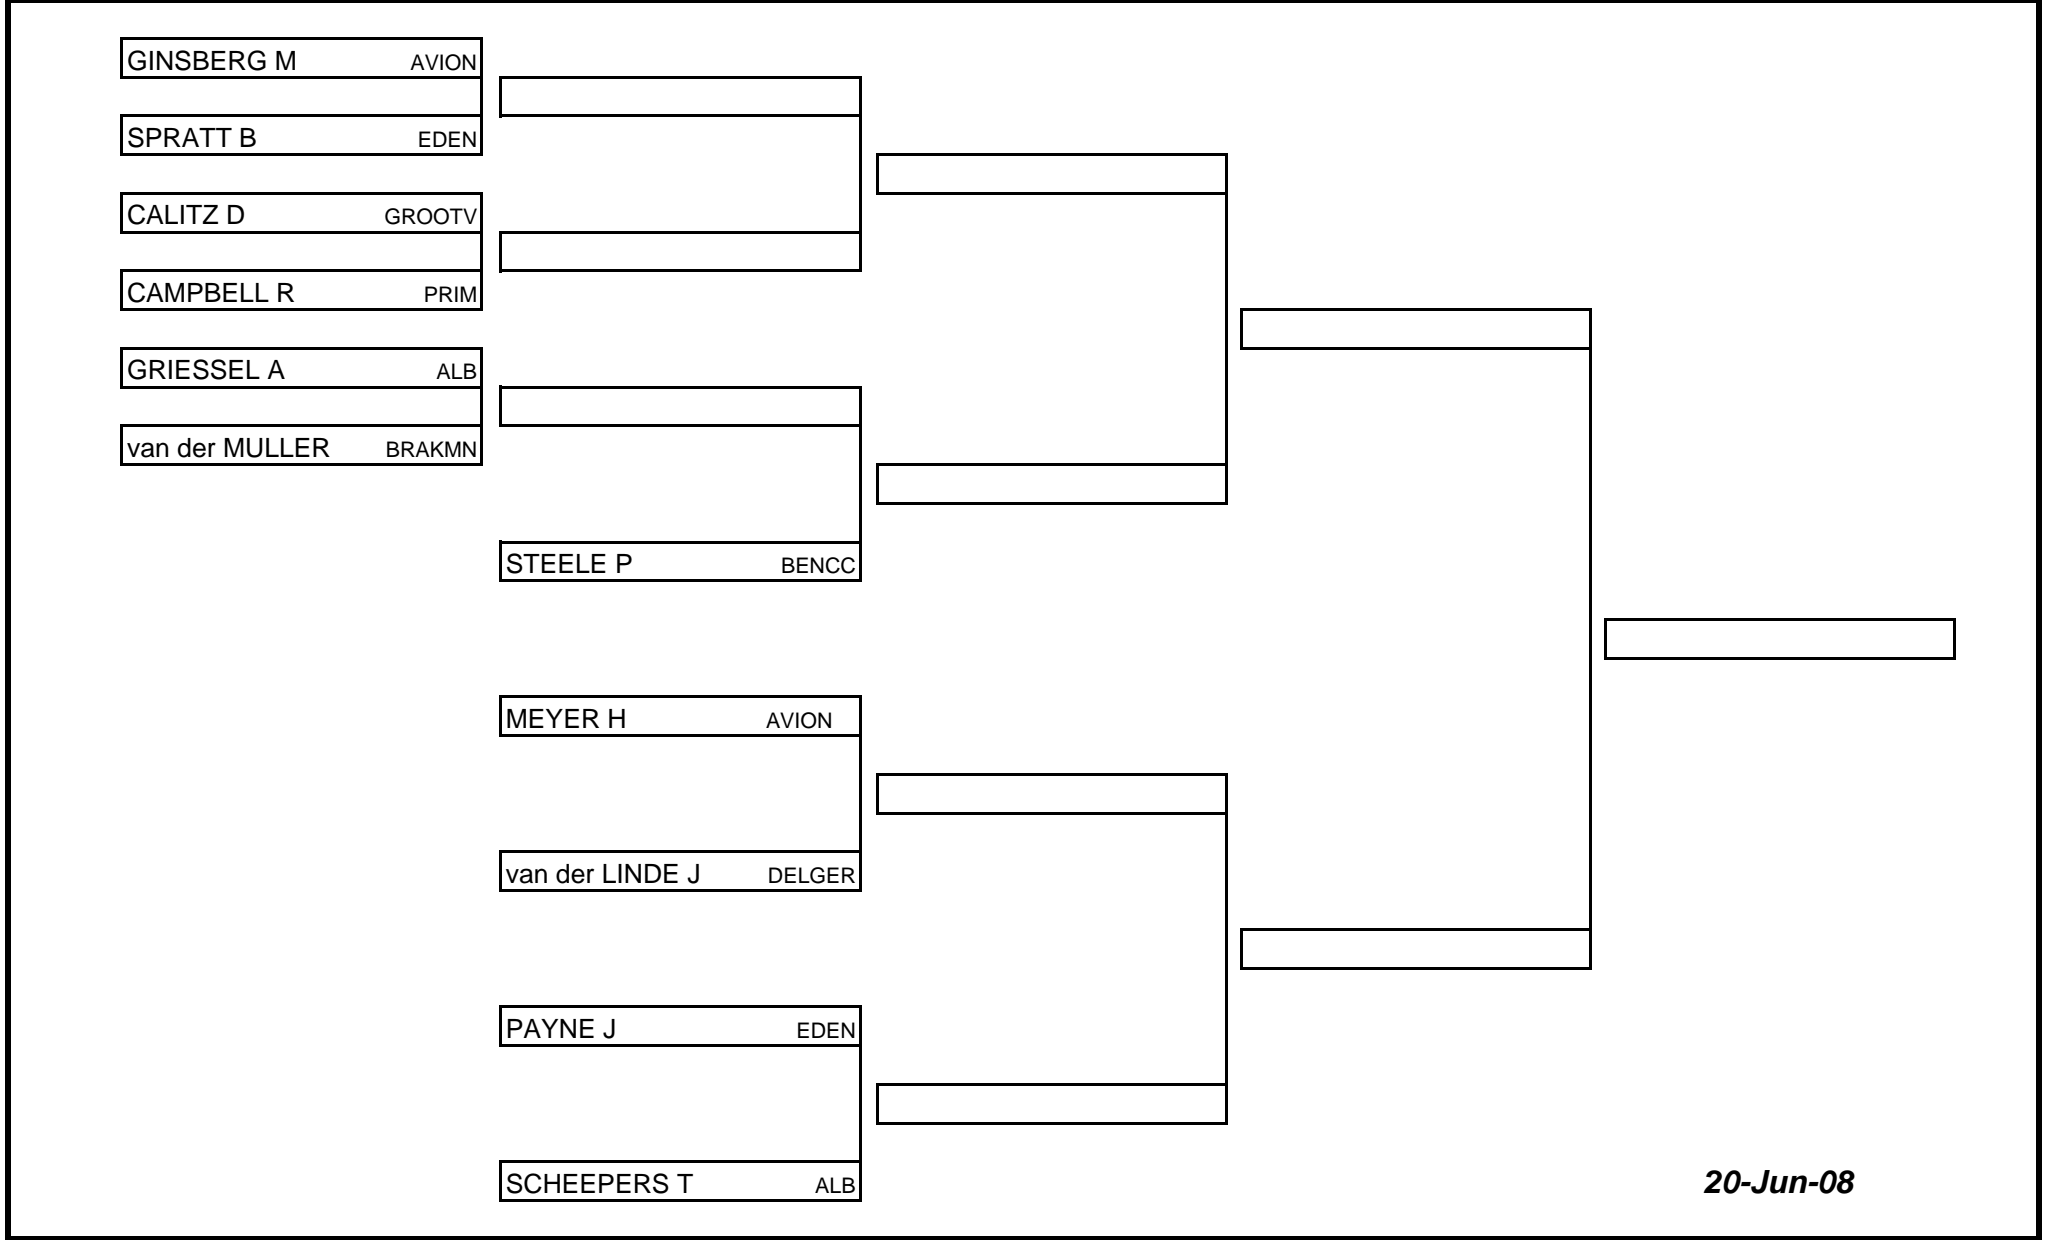

EASTERN GAUTENG BOWLS MEN'S SENIOR PAIRS CHAMPIONSHIP 2007/08					SECTION	A

Venue	GROOTVLEI MINE BC	ERPM BC	ERPM BC	BENONI CC	
Date	Sat - 5 - July - 2008	Sun - 6 - July - 2008	Sun - 6 - July - 2008	Sat - 12 - July - 2008	SEE PLAY OFF CHART
Time	13h30	09h00	13h30	13h30	

20-Jun-08