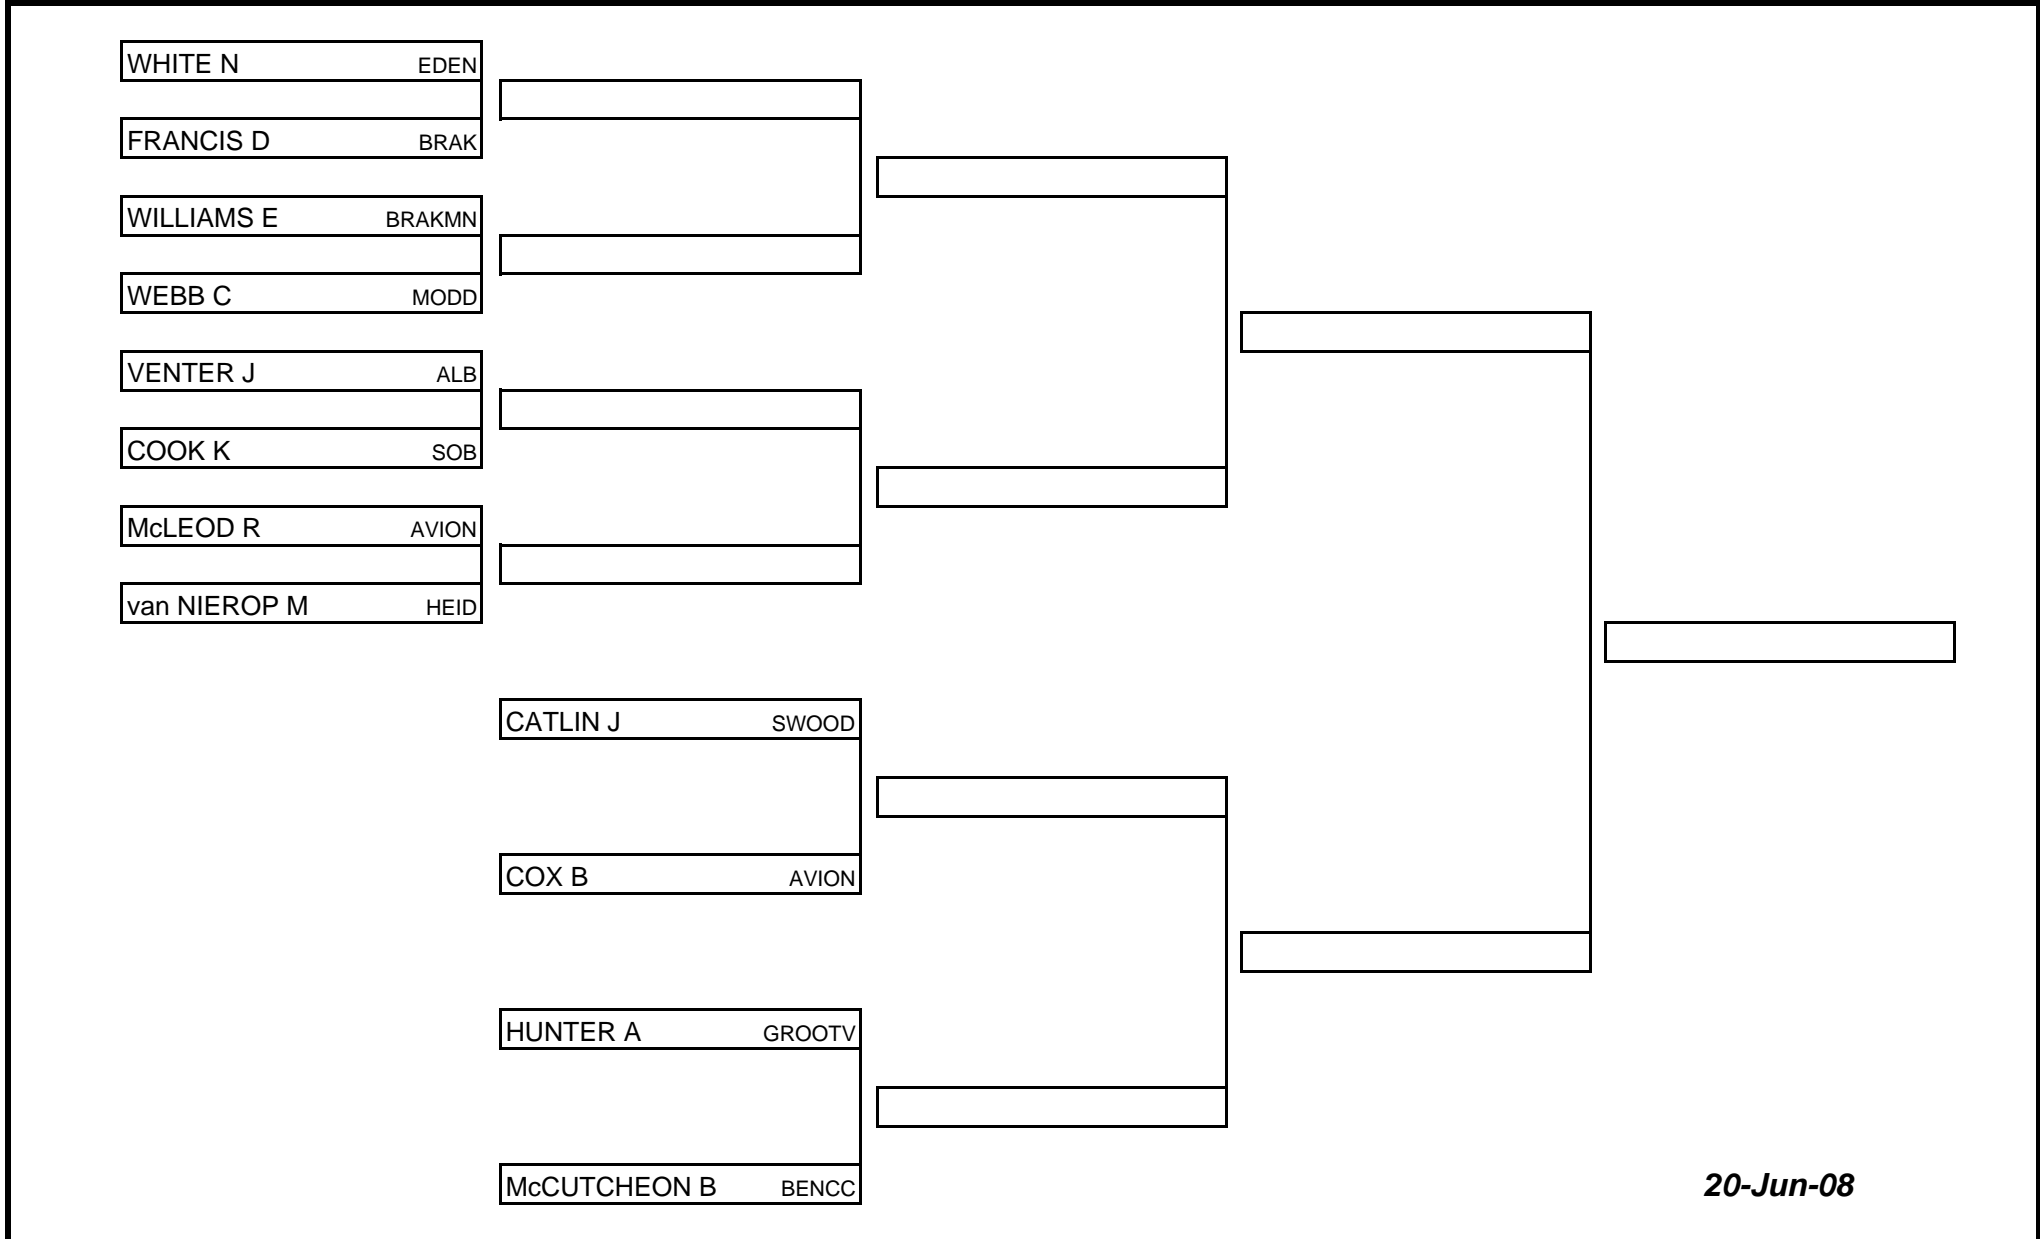

EASTERN GAUTENG BOWLS MEN'S SENIOR PAIRS CHAMPIONSHIP 2007/08					SECTION	C

Venue	DELVILLE GERMISTON BC	BENONI MUNICIPAL BC	BENONI MUNICIPAL BC	BENONI CC	
Date	Sat - 5 - July - 2008	Sun - 6 - July - 2008	Sun - 6 - July - 2008	Sat - 12 - July - 2008	SEE PLAY OFF CHART
Time	13h30	09h00	13h30	13h30