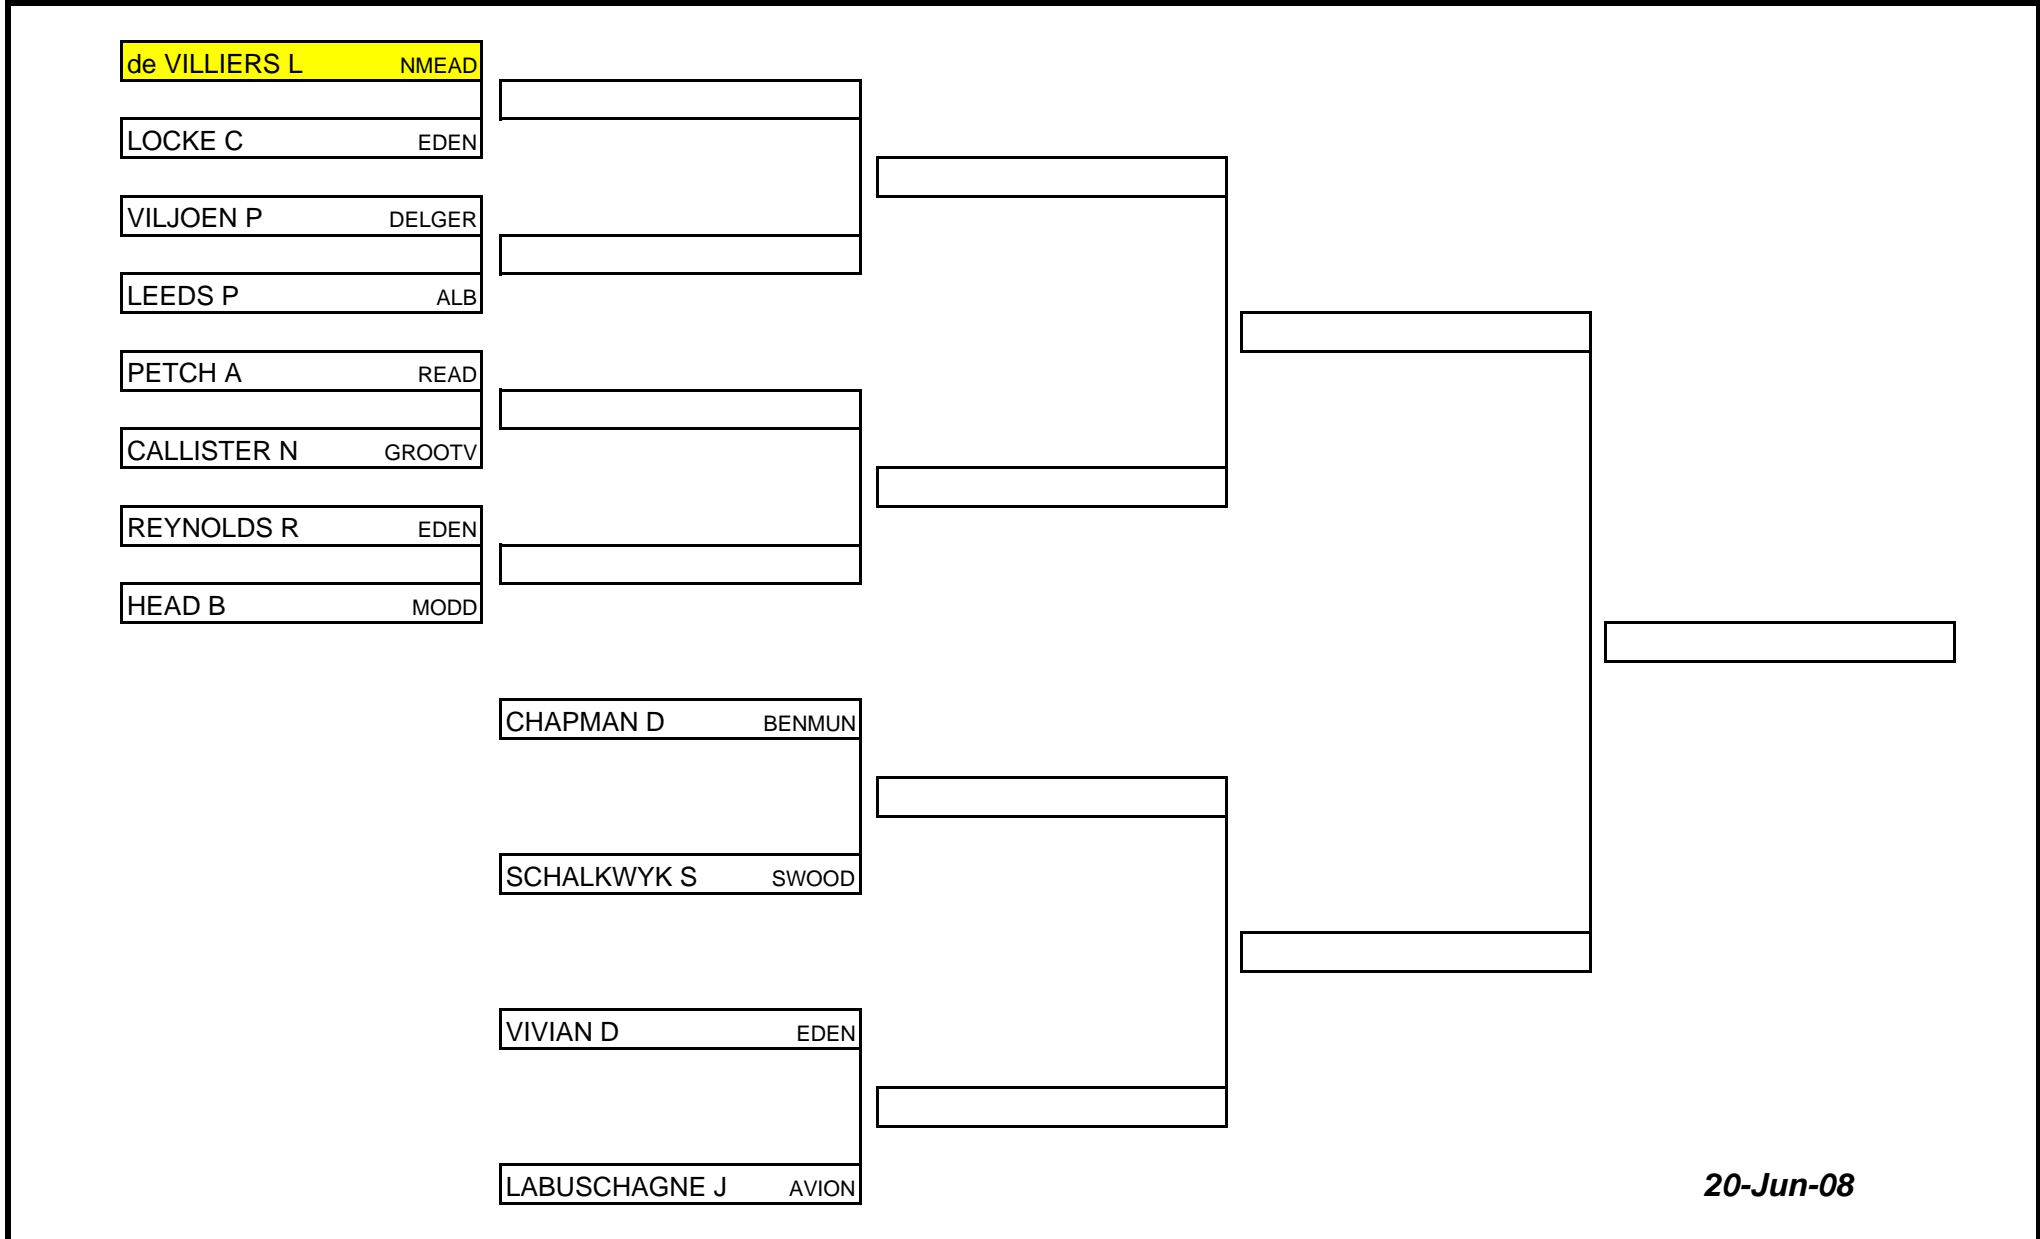

EASTERN GAUTENG BOWLS MEN'S SENIOR PAIRS CHAMPIONSHIP 2007/08					SECTION	D

Venue	DELVILLE GERMISTON BC	NIGEL BC	NIGEL BC	BENONI CC	
Date	Sat - 5 - July - 2008	Sun - 6 - July - 2008	Sun - 6 - July - 2008	Sat - 12 - July - 2008	SEE PLAY OFF CHART
Time	13h30	09h00	13h30	13h30