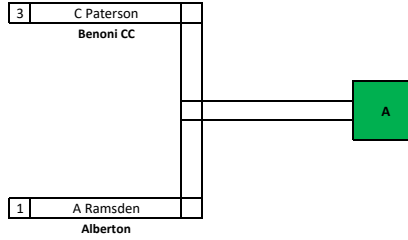

EKB 2021 Champion of Champions

Novice women

All players to report at venue by 10:30

9 October 2021; 11:00	
Kempton Park	To Semi final
Round 1	

EKB 2021 Champion of Champions

Novice women

All players to report at venue by 08:30