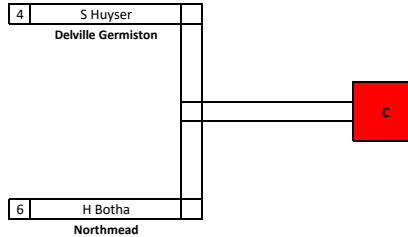

EKB 2021 Champion of Champions

Novice women

All players to report at venue by 10:30

9 October 2021; 11:00	
Kempton Park	To Semi final
Round 1	

EKB 2021 Champion of Champions

Novice women

All players to report at venue by 08:30