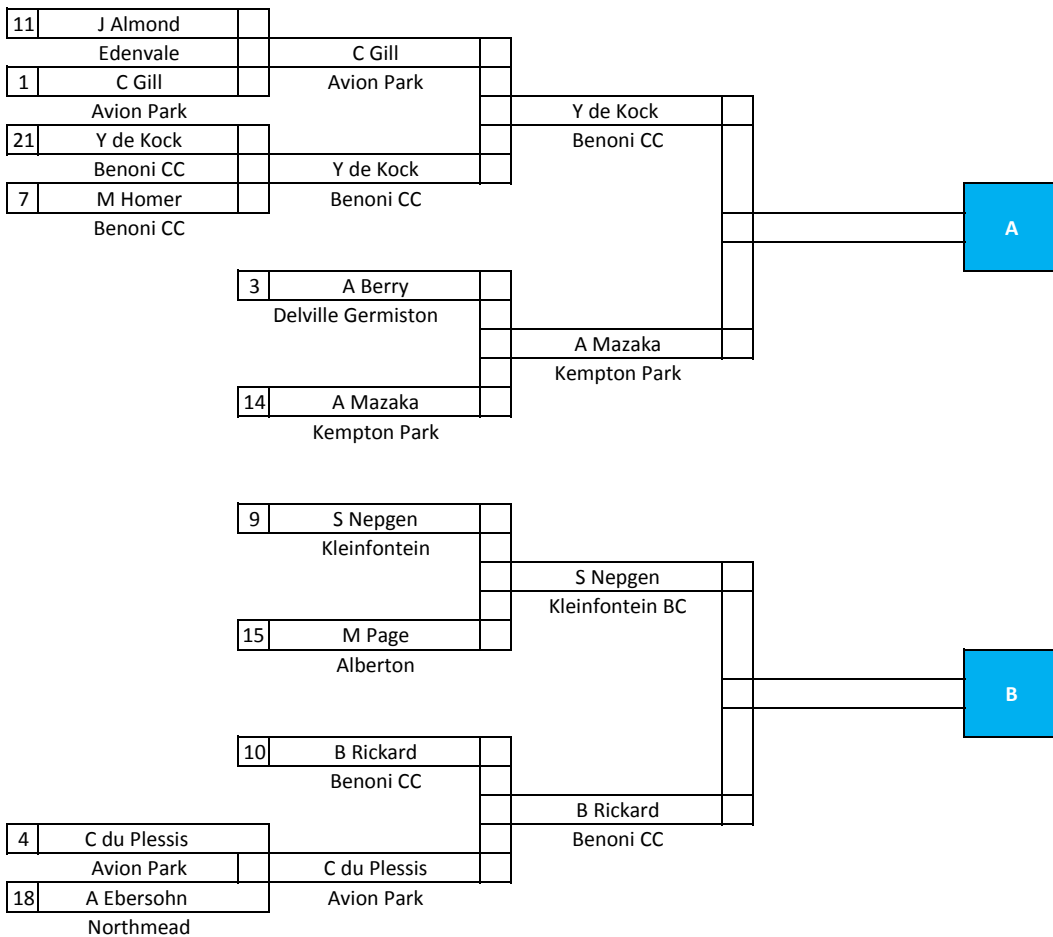

EKB 2016 Open Women's Pairs Championship

Play Offs - Section 1

28 February 2016; 09H00	28 February 2016; 13H30	6 March 2016; 09H00	To Semi finals
Northmead	Northmead	Benoni BC	Kempton Park
Round 4	Round 5	Round 6	13 March 2016