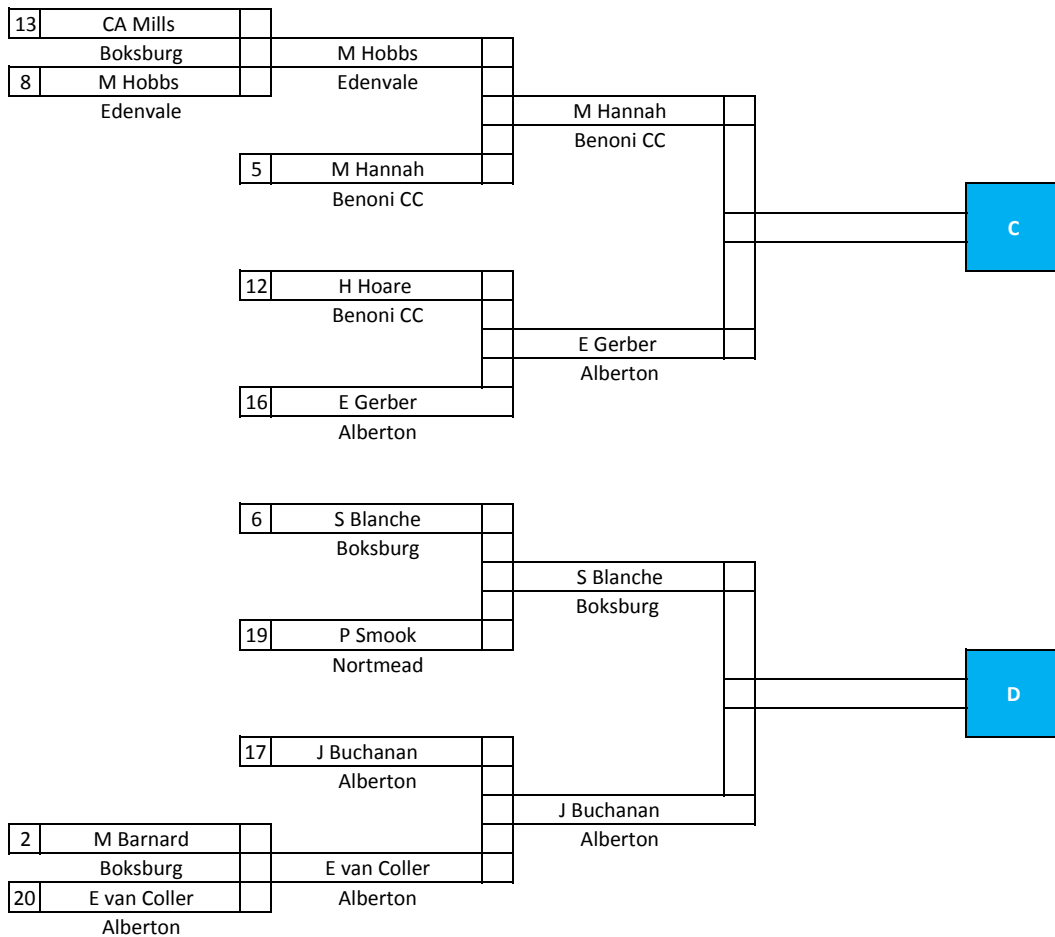

EKB 2016 Open Women's Pairs Championship

Play Offs - Section 2

28 February 2016; 09H00	28 February 2016; 13H30	6 March 2016; 09H00	To Semi finals Kempton Park 13 March 2016
Northmead	Northmead	Benoni BC	
Round 4	Round 5	Round 6